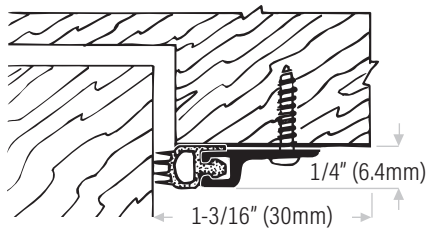

## Hollow Bulb Door Weatherseal

**DS104AV** Extruded aluminum mill finish with cold temp vinyl insert

**DS104WV** Painted white

**DS104AV17** Mill finish set 1/36" x 2/84"

**DS104AV20** Mill finish set 1/72" x 2/84"

**DSV04GREY** Replacement vinyl insert, grey

Weatherseals on this page are supplied with punched holes & screws and are available in the following NET lengths / sets:

1/3' x 2/7' (914 x 2134mm) set

1/3' x 2/8' (914 x 2438 mm) set

1/6' x 2/7' (1829 x 2134mm) set

3 x 8' (2438mm) set

1 x 14' (4267mm) length