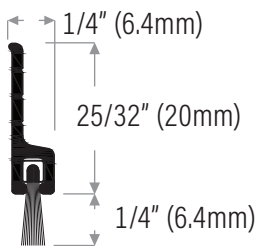

Door Bottom Sweep

DS110AP Extruded aluminum mill finish with pile insert, black

DS110DP Bronze anodized

DSP10BL Replacement pile insert, black