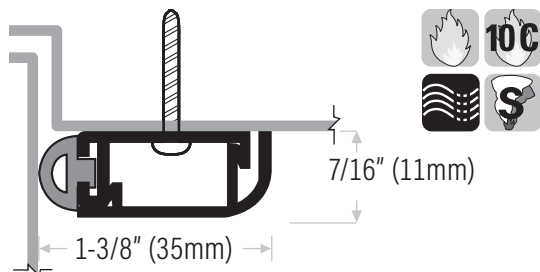

Hollow Bulb Door Weatherseal

Snap-On Cover To Conceal Screws

DS113CS Extruded aluminum clear anodized with silicone insert, black

Weatherseals on this page are supplied with punched holes & screws and are available in the following NET lengths / sets:

- 1/3' x 2/7' (914 x 2134mm) set
- 1/3' x 2/8' (914 x 2438 mm) set
- 1/6' x 2/7' (1829 x 2134mm) set
- 3 x 8' (2438mm) set
- 1 x 14' (4267mm) length