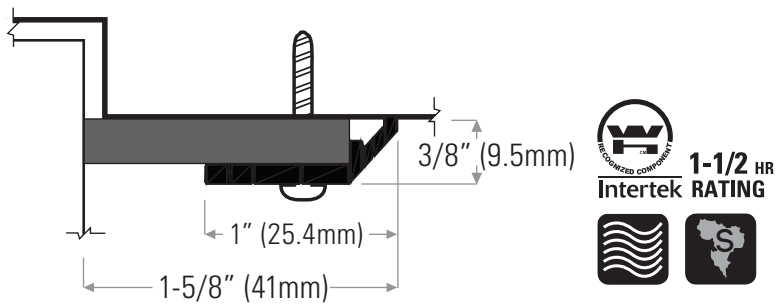

## Door Weatherseal

**DS132R** Extruded aluminum clear anodized with sponge neoprene insert

**DSR32BL** Replacement sponge neoprene insert, black, 1/4" x 1-1/8" (6.4mm x 29mm)

Weatherseal is supplied with punched holes and screws and are only available in the following NET lengths:  
1/3' x 2/7' set (914 x 2134mm), 1/3' x 2/8' set (914 x 2438 mm), 1/6' x 2/7' set (1829 x 2134mm),  
3 x 8' set (2438mm), 1 x 14' length (4267mm)