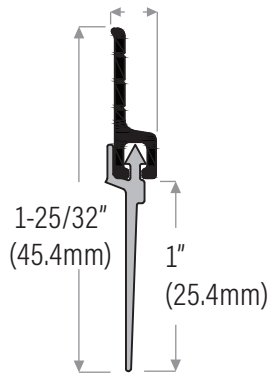

Door Bottom Sweep

DS140AV Extruded aluminum mill finish with vinyl insert, grey

DS140DV Bronze anodized with black insert

DS140WV Painted white with grey insert

DSV40BL Replacement black insert

DSV40GREY Replacement grey insert