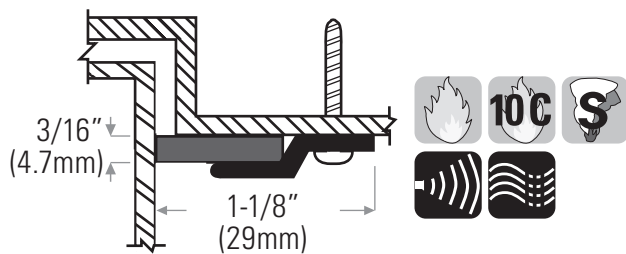

## Door Weatherseal

**DS142CN** Extruded aluminum clear anodized with neoprene insert

Weatherseal is supplied with punched holes and screws and are available in the following NET lengths / sets: 1/36" x 2/84" set (914 x 2134mm) & 1/72" x 2/84" set (1829 x 2134mm). Custom lengths available, call for manufacturing time.