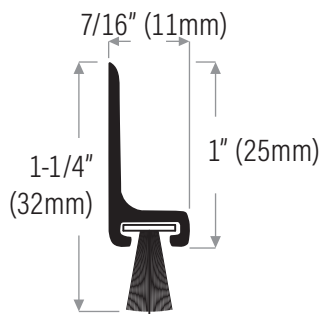

Door Bottom Sweep

DS144AP Extruded aluminum mill finish with fin pile insert

DS144BP Painted brown

DS144WP Painted white

Lengths available: 36" (914mm), 48" (1219mm), 84" (2134mm), 96" (2438mm) & 180" (4572mm)