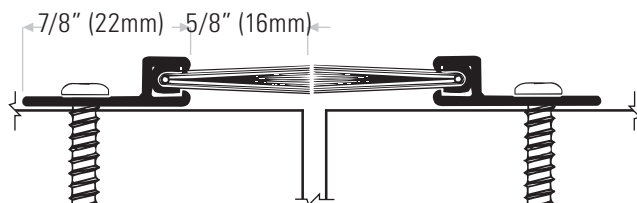

## Nylon Brush (NB) Door Bottom Sweep - UBC 7-2 (1997) when used as a door bottom sweep only

**DS148CNB** Extruded aluminum clear anodized with nylon brush insert

**DS148DNB** Bronze anodized with nylon brush insert

**DSBRUSH58BL** Replacement brush insert, black

Lengths available: 36" (914mm), 48" (1219mm), 84" (2134mm) & 96" (2438mm).

### Meeting Stile Application

Sold in single units, order 2 lengths for meeting stile. Not rated for meeting stiles