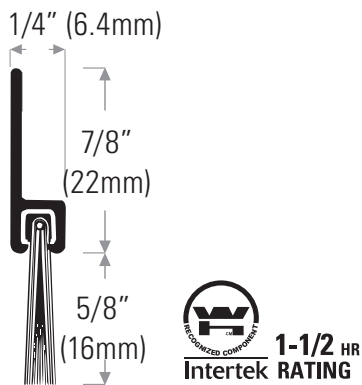

## Nylon Brush (NB) Door Bottom Sweep - UBC 7-2 (1997) when used as a door bottom sweep only

**DS148CNB** Extruded aluminum clear anodized with nylon brush insert

**DS148DNB** Bronze anodized with nylon brush insert

**DSBRUSH58BL** Replacement brush insert, black

Lengths available: 36" (914mm), 48" (1219mm), 84" (2134mm) & 96" (2438mm).

### Meeting Stile Application

Sold in single units, order 2 lengths for meeting stile. Not rated for meeting stiles