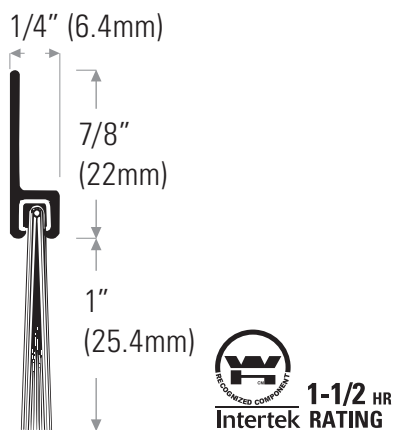

Nylon Brush (NB) Door Bottom Sweep - UBC 7-2 (1997) when used as a door bottom sweep only

DS149CNB Clear anodized with brush insert

DS149DNB Bronze anodized

DSBRUSH1BL Replacement brush insert, black

Lengths available: 36" (914mm), 48" (1219mm), 84" (2134mm) & 96" (2438mm).