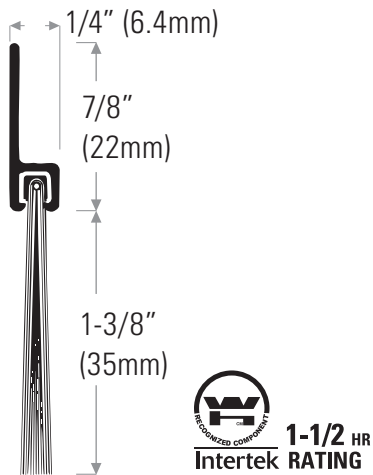

Nylon Brush (NB) Door Bottom Sweep - UBC 7-2 (1997) when used as a door bottom sweep only

DS150CNB Clear anodized with brush insert

DS150DNB Bronze anodized

DSBRUSH138BL Replacement brush insert, black

Lengths available: 36" (914mm), 48" (1219mm), 84" (2134mm) & 96" (2438mm).