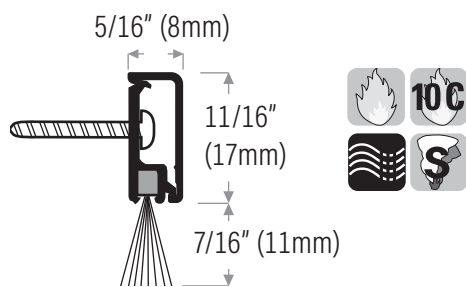

## Door Bottom Sweep With Snap-On Cover To Conceal Screws

**DS158A** Extruded aluminum mill finish with nylon brush insert, black. Lengths available: 36" (914mm) & 48" (1219mm)

**DS158C** Clear anodized

**DS158D** Bronze anodized

**DS158W** Painted white

**DSBRUSH716BL** Replacement brush insert, black