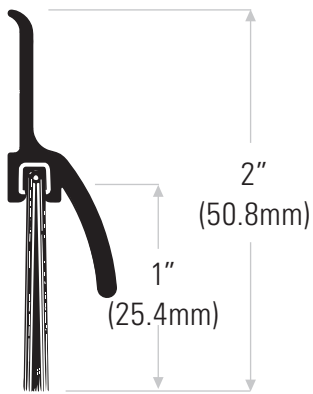

## Rain Drip

**DS161ANB** Extruded aluminum mill finish with nylon brush insert, black.

**DS161DNB** Bronze anodized

Lengths available: 36" (914mm) & 48" (1219mm)