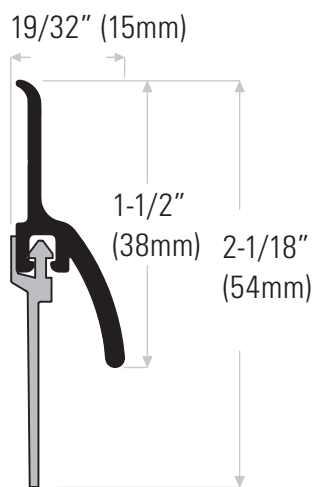

Rain Drip

DS162AV Extruded aluminum mill finish with vinyl insert, grey.

DS162DV Bronze anodized

DSV62GREY Replacement vinyl insert, grey

Lengths available: 36" (914mm) & 48" (1219mm)