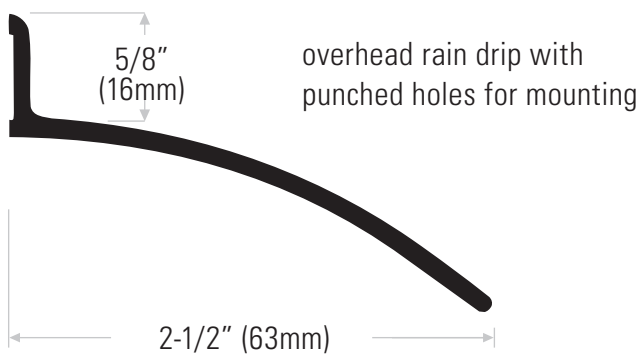

Rain Drip

DS166C42 Extruded aluminum clear anodized, 42" (1067mm) length

DS166C54 Clear anodized, 54" (1372mm) length

DS166C84 Clear anodized, 84" (2134mm) length

DS166C168 Clear anodized, 168" (4267mm) length