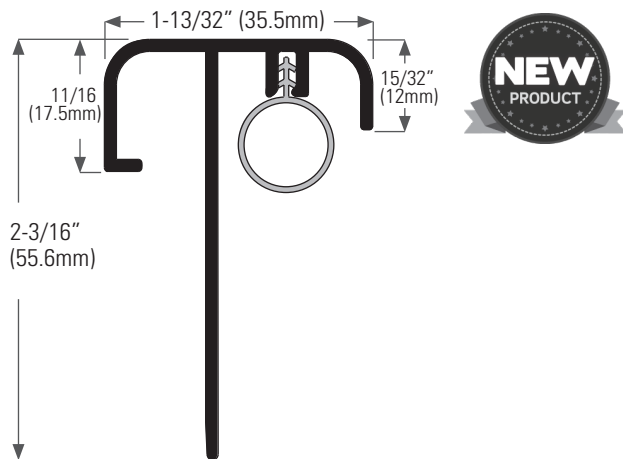

T-Bar Astragal

DS183 Extruded aluminum with TPE (T) insert

DS183CT84 Clear anodized 84" (2134mm)

DS183CT96 Clear anodized 96" (2438mm)

DS183DT84 Bronze anodized 84" (2134mm)

DS183DT96 Bronze anodized 96" (2438mm)

DS183WT84 Painted white 84" (2134mm)

DS183WT96 Painted white 96" (2438mm)