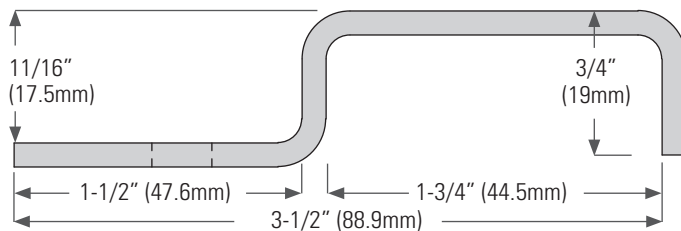

## Flat bar astragal, drilled (supplied with thru-bolts)

**DS186PS** Steel prime coated, custom. Lengths available 84" (2134mm), 96" (2438mm) & 120" (3048mm)