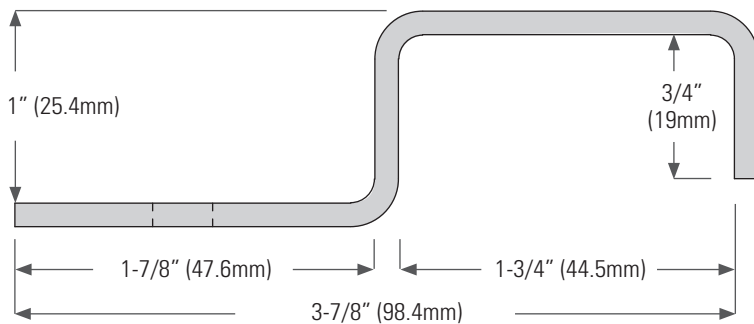

Flat bar astragal, drilled (supplied with thru-bolts)

Continuous security latch protector, full height of door.

DS187PS Steel prime coated, standard.

Lengths available 84" (2134mm), 96" (2438mm) & 120" (3048mm)