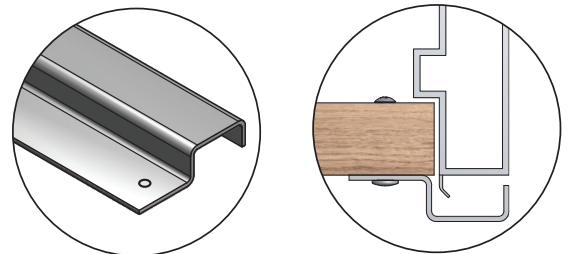

Flat bar astragal, drilled (supplied with thru-bolts)

Continuous security latch protector, full height of door.

DS187PS Steel prime coated, standard.

Lengths available 84" (2134mm), 96" (2438mm) & 120" (3048mm)