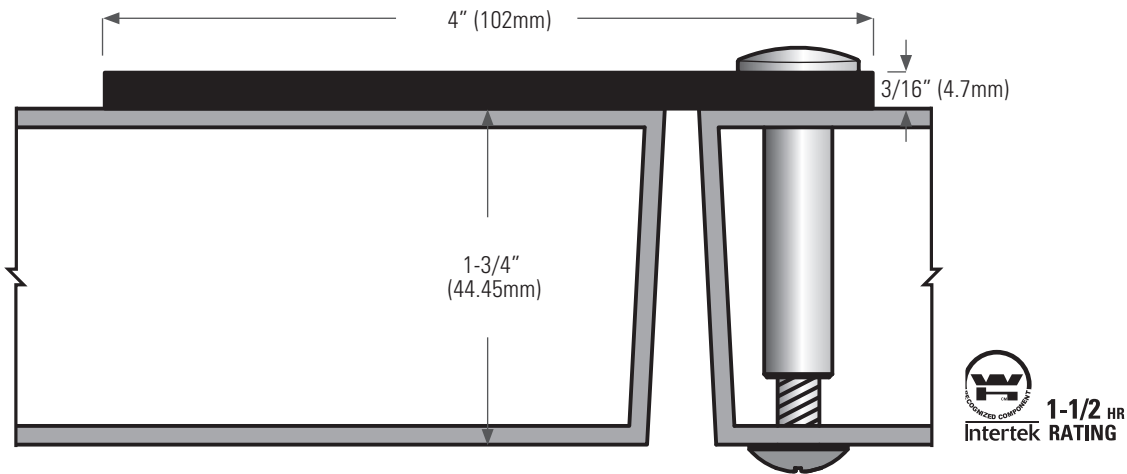

Flat bar astragal, drilled (supplied with thru-bolts)

DS188-4PS Flat bar, steel prime coated 4" (102mm) wide