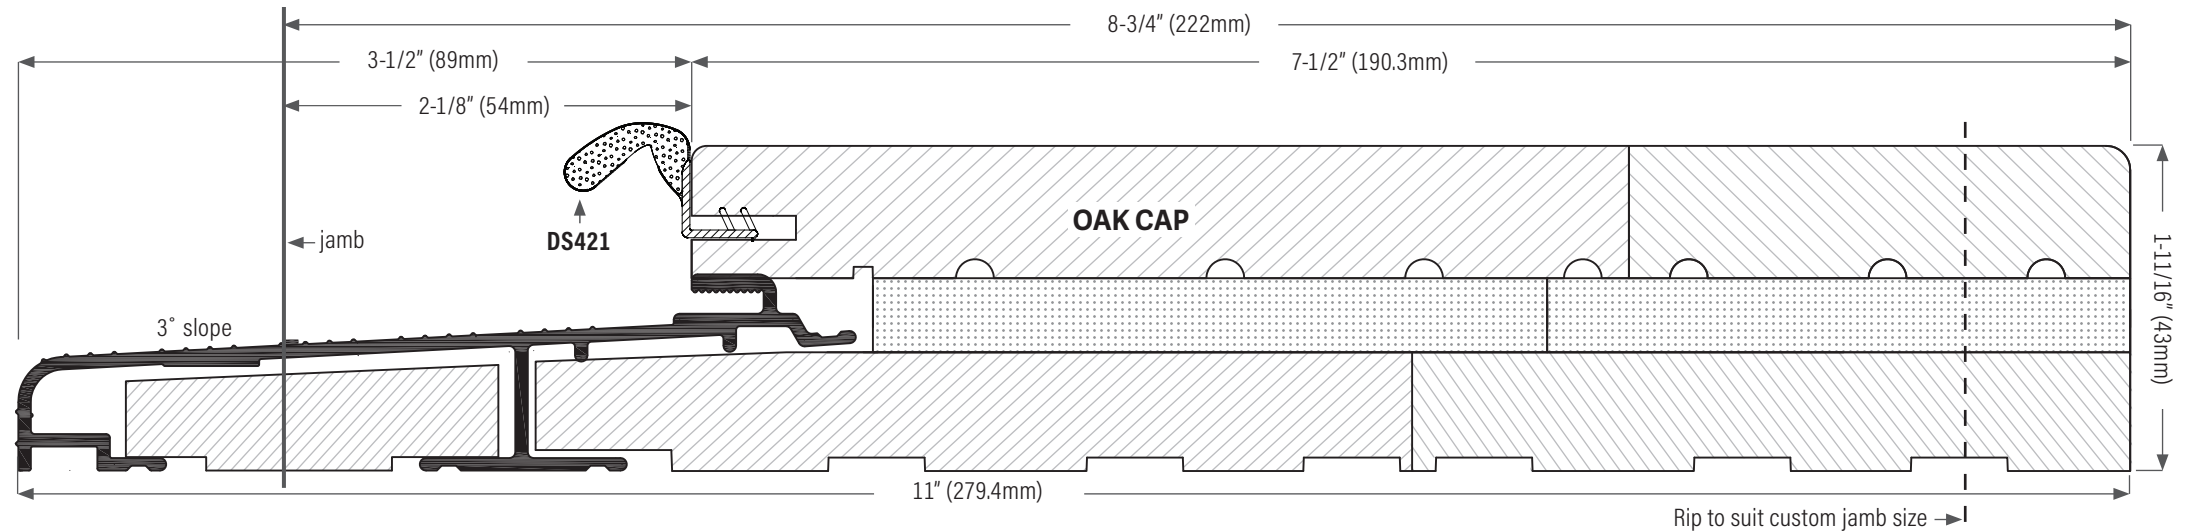

## DS1 Storm Outswing Sill For 9" (229mm) Jamb

**DS2111A0AK150** Extruded aluminum sill, mill finish with oak cap, 11" (279mm) x 150" (3810mm) length.

**DS2111D0AK150** Extruded aluminum sill, bronze anodized with oak cap, 11" (279mm) x 150" (3810mm) length.

NO SCALE

**DS2111SGASKET**