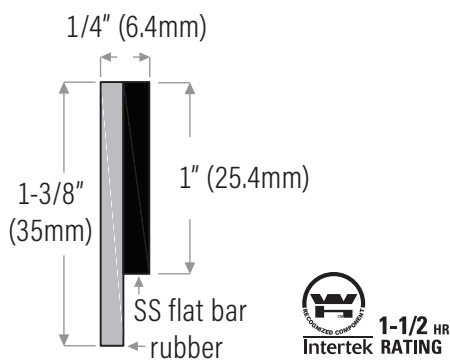

## Door Bottom Sweep

**DS238SSN** Stainless steel with rubber insert, black

Door bottom sweep is supplied with punched holes and screws and is only available in the following NET lengths:  
36" (914mm), 48" (1219mm), 84" (2134mm), 96" (2438mm)