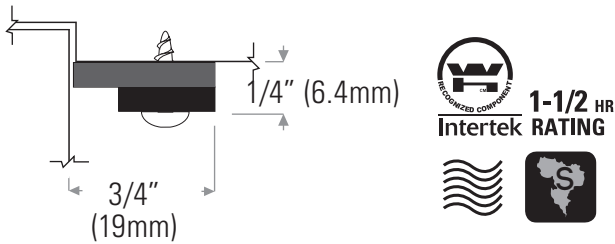

Door Weatherseal

DS243SSR Stainless steel with sponge neoprene insert.

DSR43BL Replacement neoprene sponge insert, black 3/4" x 3/16" (19mm x 5mm) thick

Weatherseal is supplied with punched holes and screws and are only available in the following NET lengths:
1/3' x 2/7' set (914 x 2134mm), 1/3' x 2/8' set (914 x 2438 mm), 1/6' x 2/7' set (1829 x 2134mm),
3 x 8' set (2438mm), 1 x 14' length (4267mm)