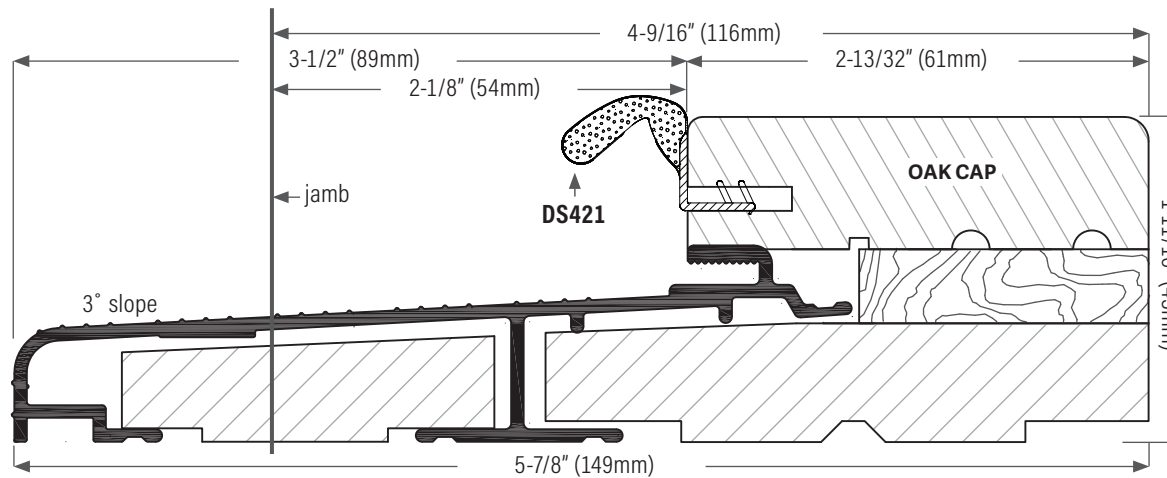

## DS1 Storm Outswing Sill For 4-9/16" (116mm) Jamb

NO SCALE

NO SCALE

DS2111SGASKET

**DS2578AOAK150** Mill finish, 150" (3810mm) length

**DS2578DOAK150** Bronze anodized, 150" (3810mm) length