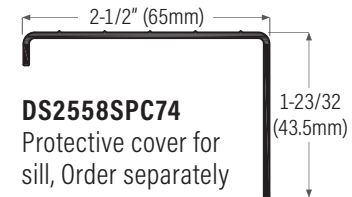

## DS1 Storm Outswing Sill For 4-9/16" (116mm) Jamb

NO SCALE

NO SCALE

DS2111SGASKET

**DS2578AOAK150** Mill finish, 150" (3810mm) length

**DS2578DOAK150** Bronze anodized, 150" (3810mm) length