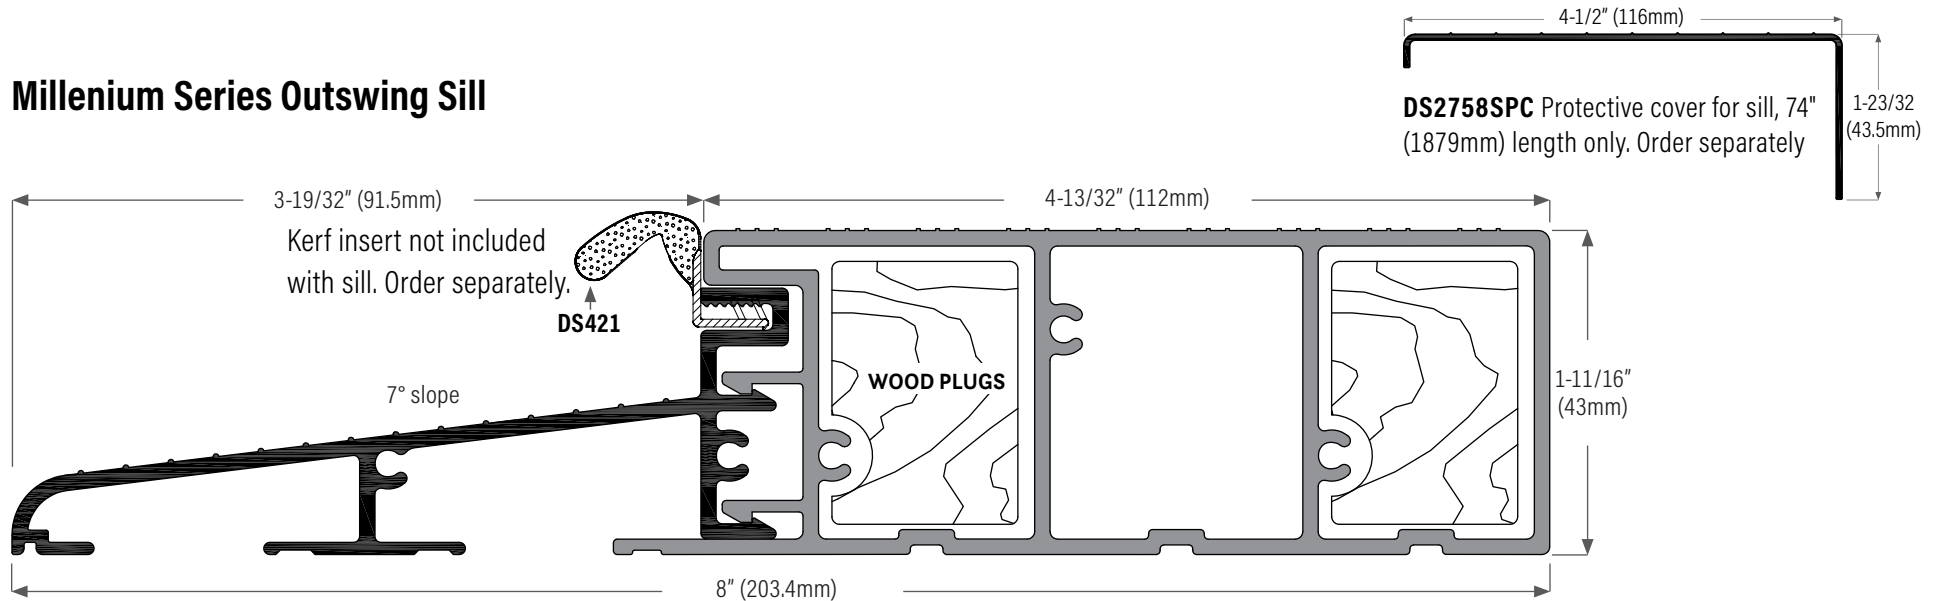

## Millenium Series Outswing Sill

- DS2758AVT150** Extruded aluminum sill mill finish with PVC interior cap tan & 2 wood inserts. 150" (3810mm) length.
- DS2758AVBL150** Extruded aluminum sill mill finish with PVC interior cap black & 1 wood insert. 150" (3810mm) length.
- DS2758DVBL150** Extruded aluminum sill, bronze anodized with PVC interior cap black & 2 wood inserts. 150" (3810mm) length.
- DS2758DVT150** Extruded aluminum sill, bronze anodized with PVC interior cap tan & 2 wood inserts. 150" (3810mm) length.

\* This sill requires notching (by prehanger) for the optional DS420 continuous cornering weatherseal