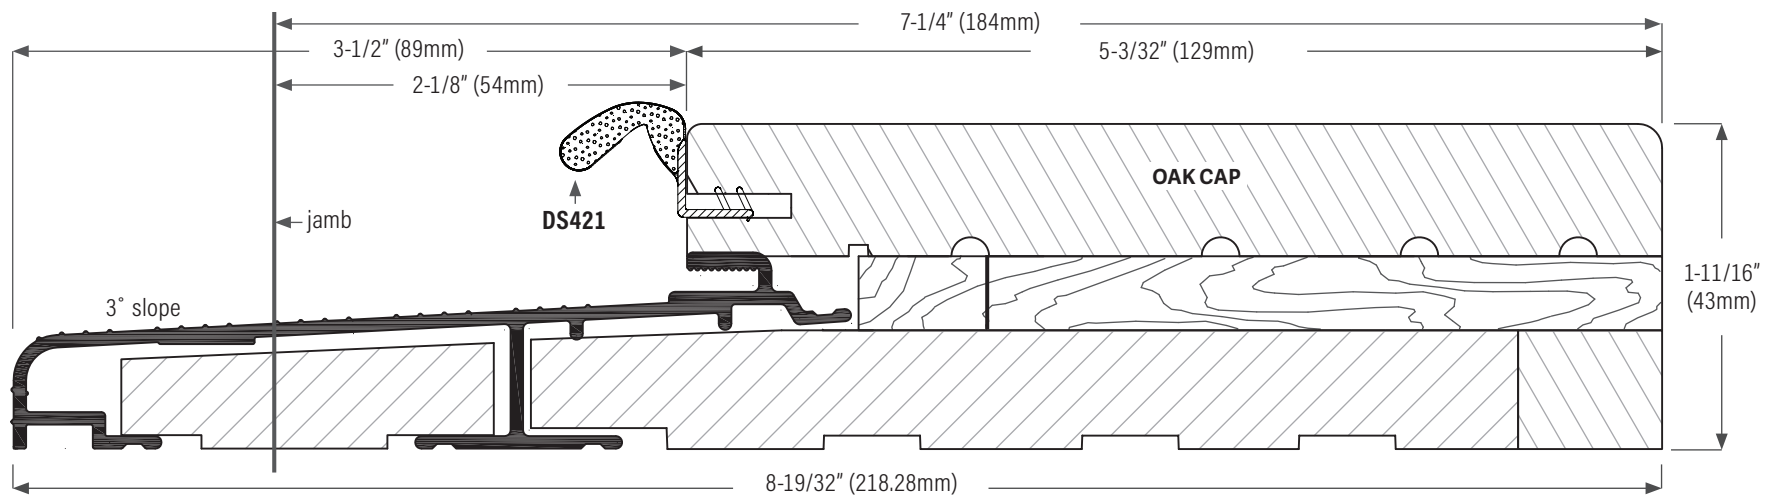

DS1 Storm Outswing Sill For 7-1/4" (184mm) Jamb

DS2858AOAK150 Mill finish, 150" (3810mm) length

DS2858DOAK150 Bronze anodized, 150" (3810mm) length

NO SCALE

DS2111SGASKET