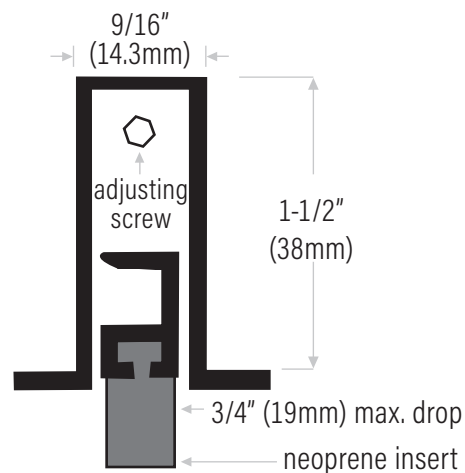

## Automatic Door Door Bottom, Mortise Application

5/8" x 1-9/16" (16mm x 40mm)

Lengths available:  
23-3/4" (603mm) special order only  
27-3/4" (705mm)  
29-3/4" (756mm)  
31-3/4" (806mm)  
35-3/4" (908mm)  
41-3/4" (1060mm)  
47-3/4" (1213mm)

**DS336AN** Extruded aluminum mill finish with neoprene insert, black