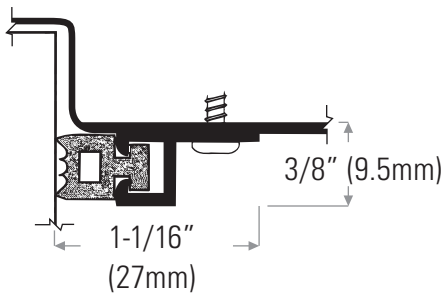

Adjustable-Jamb Sound Seal

DS338CN Clear anodized with neoprene insert, black

DS338DN Bronze anodized

DSR38BLACK Replacement neoprene insert, black

Weatherseal is supplied with punched holes and screws and are available in the following NET lengths / sets: 1/36" x 2/84" set (914 x 2134mm) & 1/72" x 2/84" set (1829 x 2134mm). Custom lengths available, call for manufacturing time.