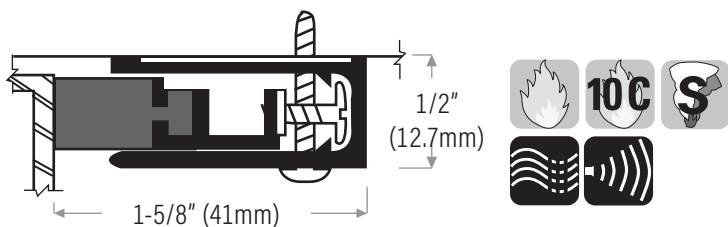

Adjustable-Jamb Sound Seal

Adjusting range 1/4" (6.4mm)

DS339CN Extruded aluminum clear anodized with neoprene insert, black

DS339DN Bronze anodized. Custom order, call for manufacturing time.

Weatherseal is supplied with punched holes and screws and are available in the following NET lengths / sets: 1/36" x 2/84" set (914 x 2134mm) & 1/72" x 2/84" set (1829 x 2134mm). Custom lengths available, call for manufacturing time.