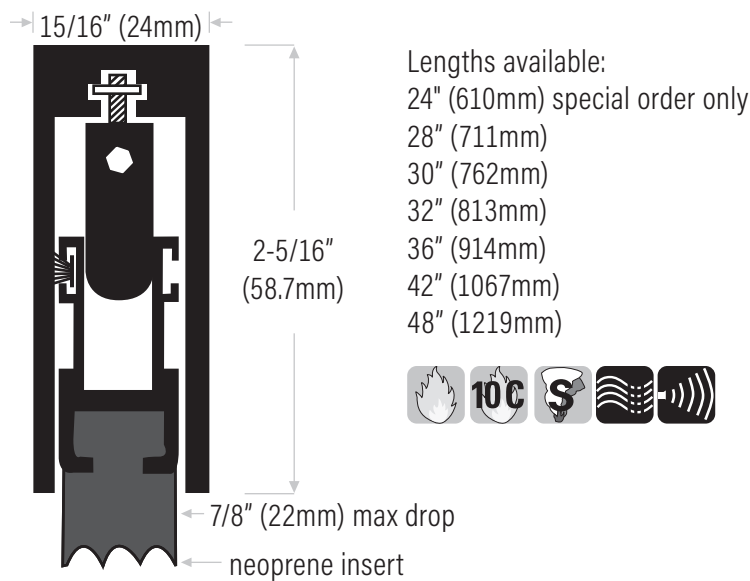

Automatic Door Door Bottom, Surface Mounted Application

DS343CN Extruded aluminum clear anodized with neoprene insert, black

DS343DN Bronze anodized, 36" & 48" only (914mm & 1219mm)