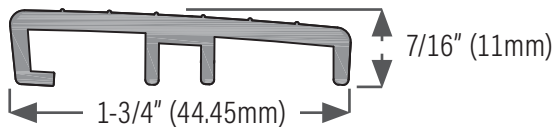

Inswing Sill

DS512AVT Extruded aluminum sill, mill finish with fixed vinyl cap, tan.

DS512DVBL Bronze anodized with fixed PVC cap, black.

Replacement PVC Cap

DS12TVE109 Tan, 109" (2769mm)

DS12BLVE109 Black, 109" (2769mm)