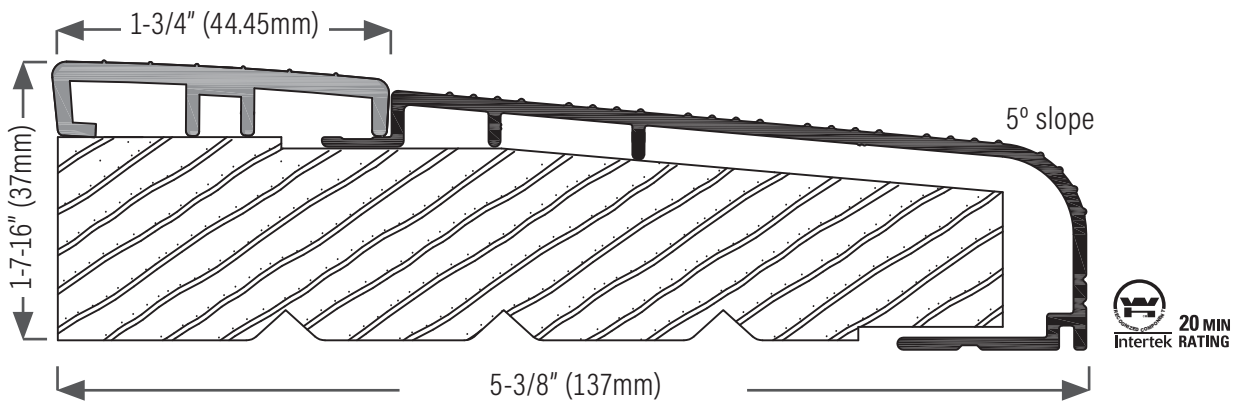

Inswing Sill

DS512AVT Extruded aluminum sill, mill finish with fixed vinyl cap, tan.

DS512DVBL Bronze anodized with fixed PVC cap, black.

Replacement PVC Cap

DS12TVE109 Tan, 109" (2769mm)

DS12BLVE109 Black, 109" (2769mm)