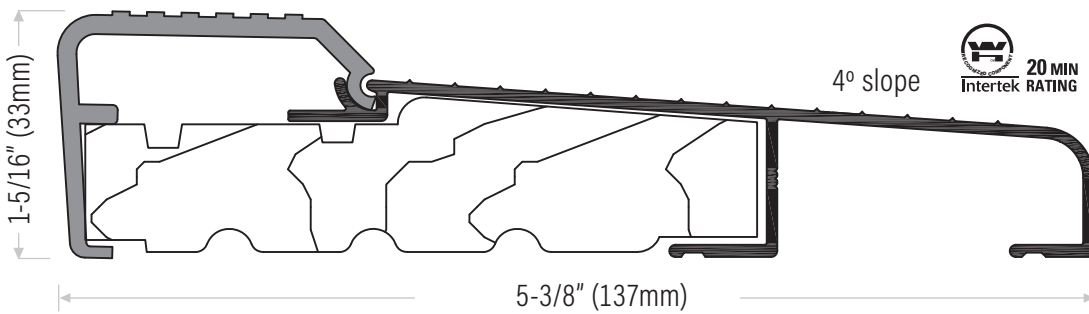

Inswing Sill

DS538AVT Extruded aluminum sill, mill finish with fixed PVC cap, tan