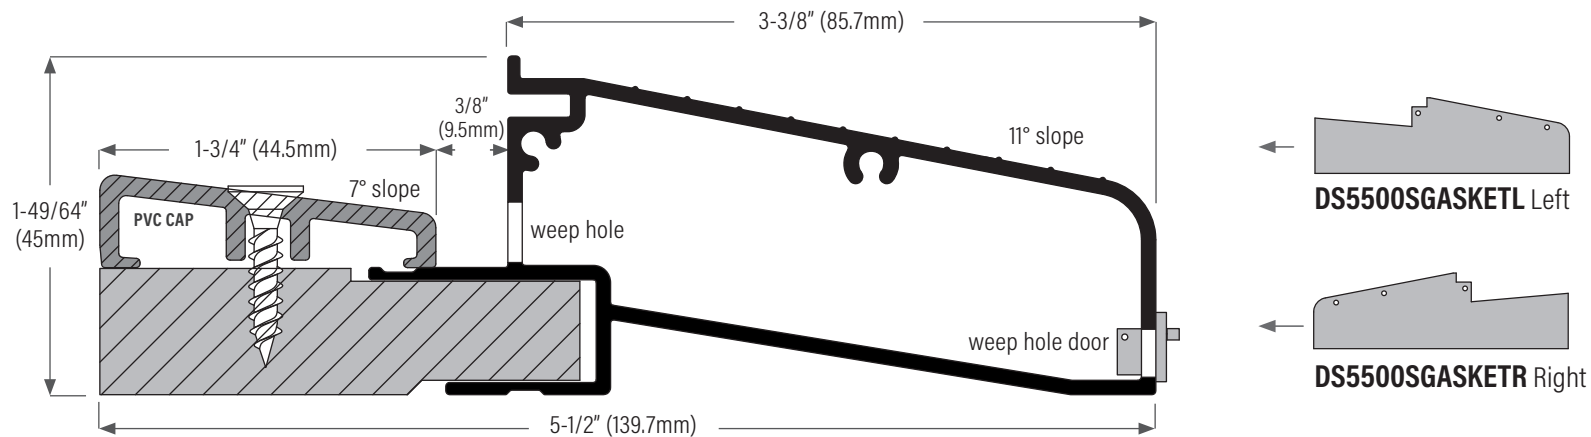

Klone Inswing Sill, Pre-hung application

DS5500AVT Mill finish with pvc tan cap

DS5500AVBL Mill finish with pvc black cap

DS5500DVBL Bronze anodized with pvc black cap