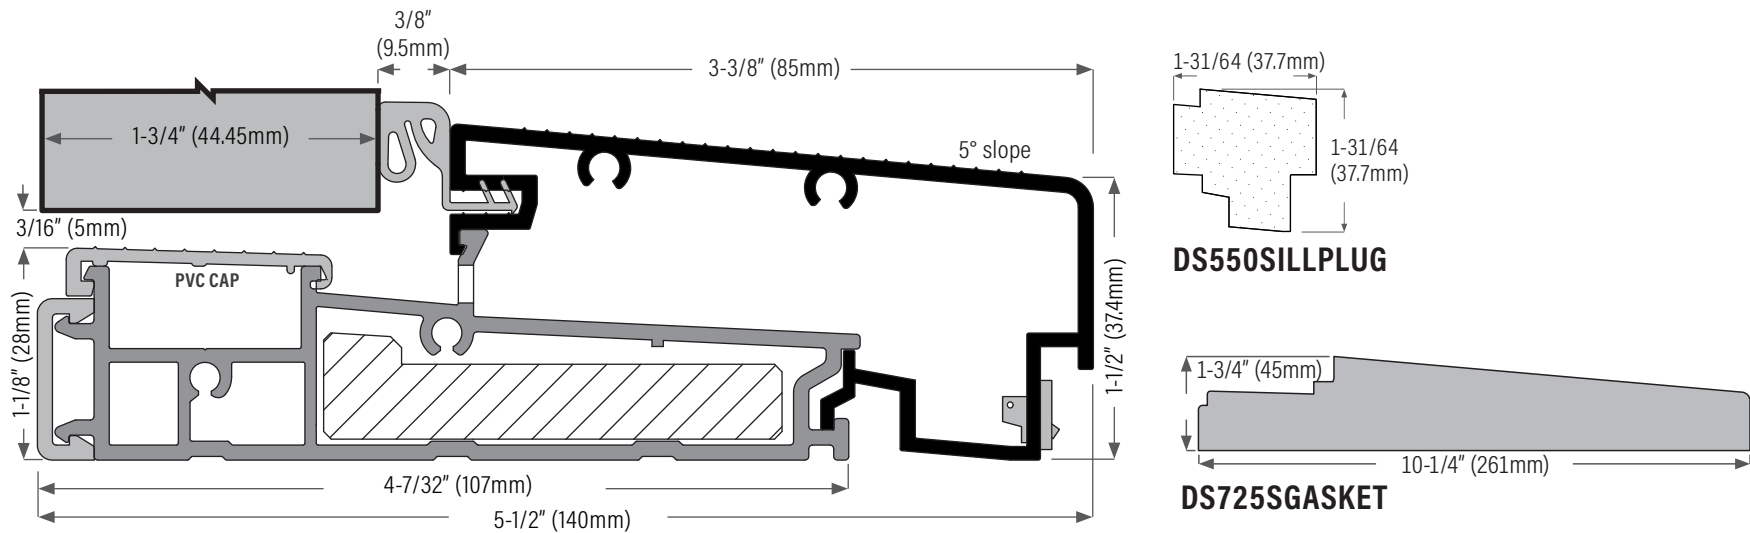

DS1 Storm (Gen 2) - Inswing Sill System, Pre-hung Door Application

DS550AVBL Mill finish with pvc cap black

DS550DVBL Bronze anodized with pvc cap black

DS550AVT Mill finish with pvc cap tan

DS550DVT Bronze anodized with pvc cap tan