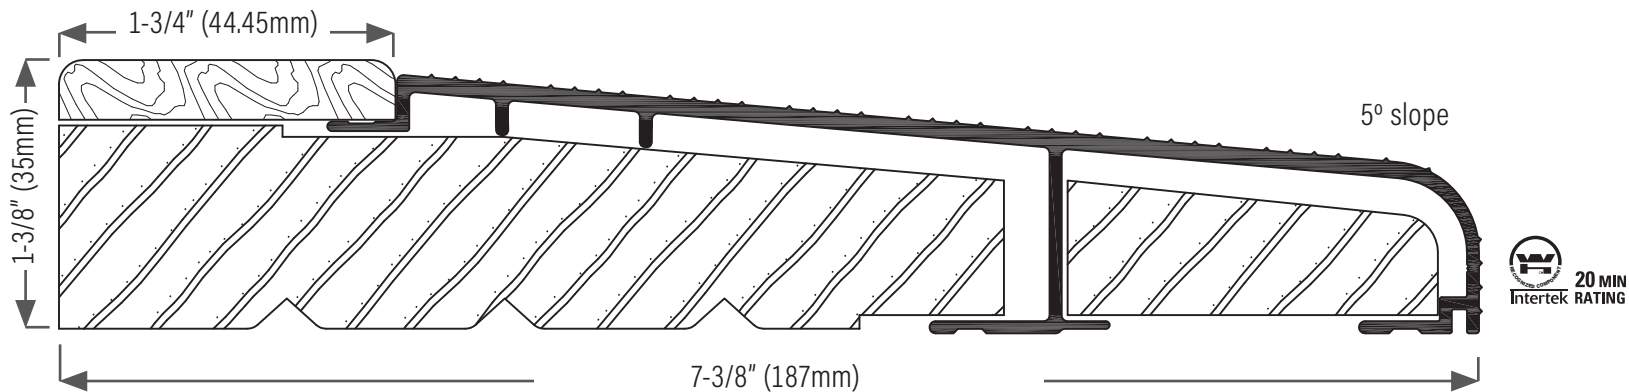

## Inswing Sill

**DS712A0AK** Extruded aluminum sill, mill finish with fixed oak cap

**DS712D0AK** Bronze anodized with fixed oak cap

## Replacement Oak Cap

**DS120AKE109** Oak, 109" (2769mm)