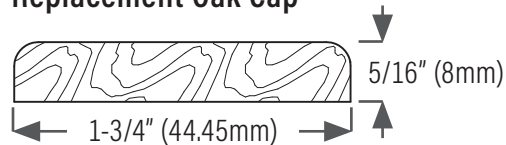

## Inswing Sill

**DS712A0AK** Extruded aluminum sill, mill finish with fixed oak cap

**DS712D0AK** Bronze anodized with fixed oak cap

## Replacement Oak Cap

**DS120AKE109** Oak, 109" (2769mm)