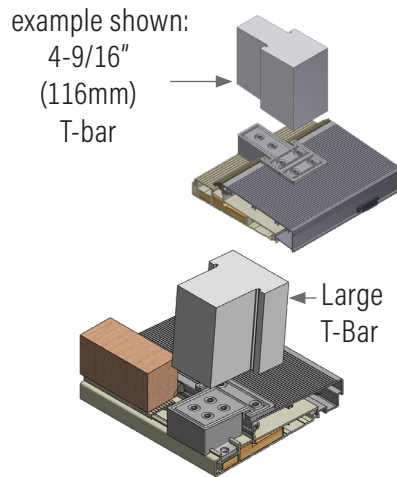

Base Support Platform For Back To Back Jamb Mullions & T-Bar

Fits all DS1 Storm Sills, Inswing Applications

DS725BSPTTBAR tan
DS725BSPWTBAR white
DS725BSPBLTBAR black
For standard T-bar

NAFS

ALL DRAWINGS NO SCALE