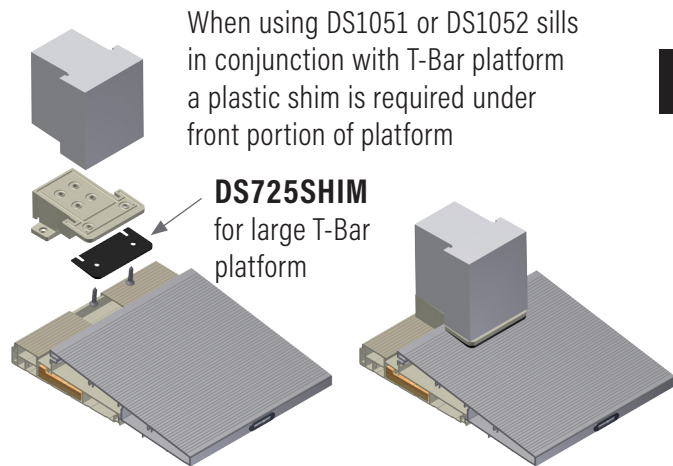

Base Support Platform For Back To Back Jamb Mullions & T-Bar

Fits all DS1 Storm Sills, Inswing Applications

DS725BSPTTBAR tan
DS725BSPWTBAR white
DS725BSPBLTBAR black
For standard T-bar

NAFS

ALL DRAWINGS NO SCALE