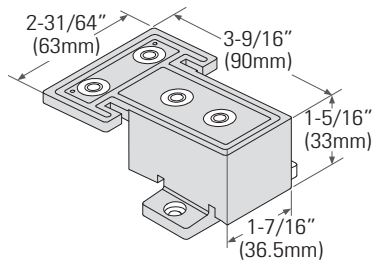

Base Support Platform For Back To Back Jamb Mullions & T-Bar

Fits all DS1 Storm Sills, Inswing Applications

DS725BSPTTBAR tan
DS725BSPWTBAR white
DS725BSPBLTBAR black
For standard T-bar

NAFS

ALL DRAWINGS NO SCALE