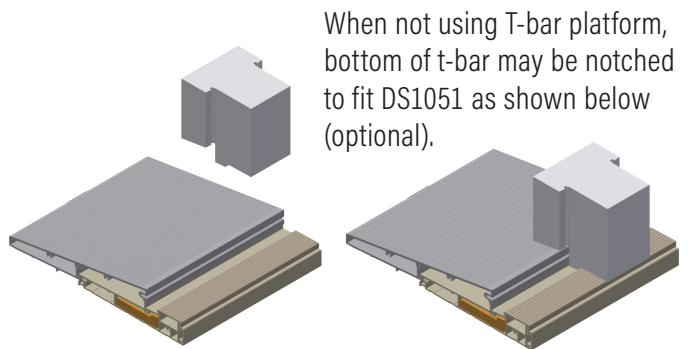

Base Support Platform For Back To Back Jamb Mullions & T-Bar

Fits all DS1 Storm Sills, Inswing Applications

DS725BSPTTBAR tan
DS725BSPWTBAR white
DS725BSPBLTBAR black
For standard T-bar

NAFS

ALL DRAWINGS NO SCALE