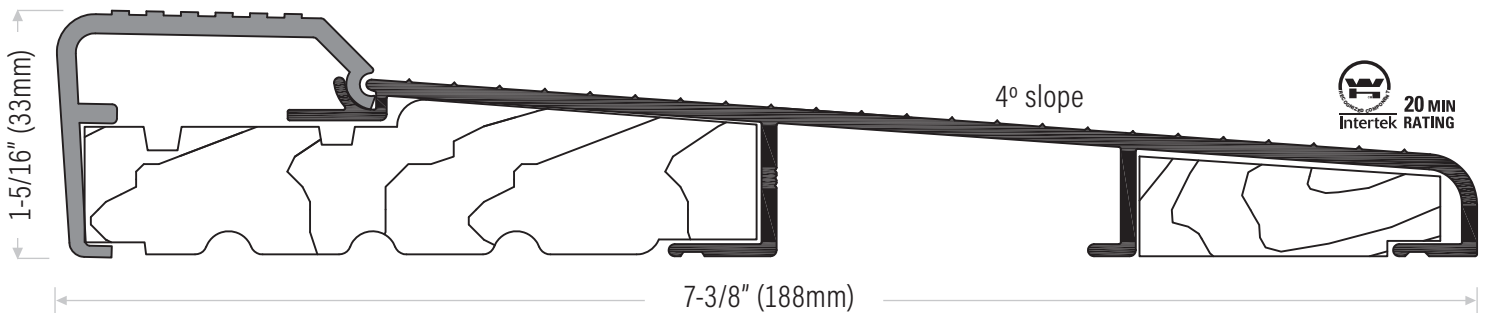

Inswing Sill

DS738AVT Extruded aluminum sill, mill finish with fixed PVC cap, tan