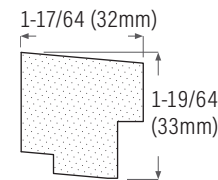

DS750SILLPLUG
for DS750 & DS752 sills

Oak cap for 1-3/4" (44.45mm) door thickness