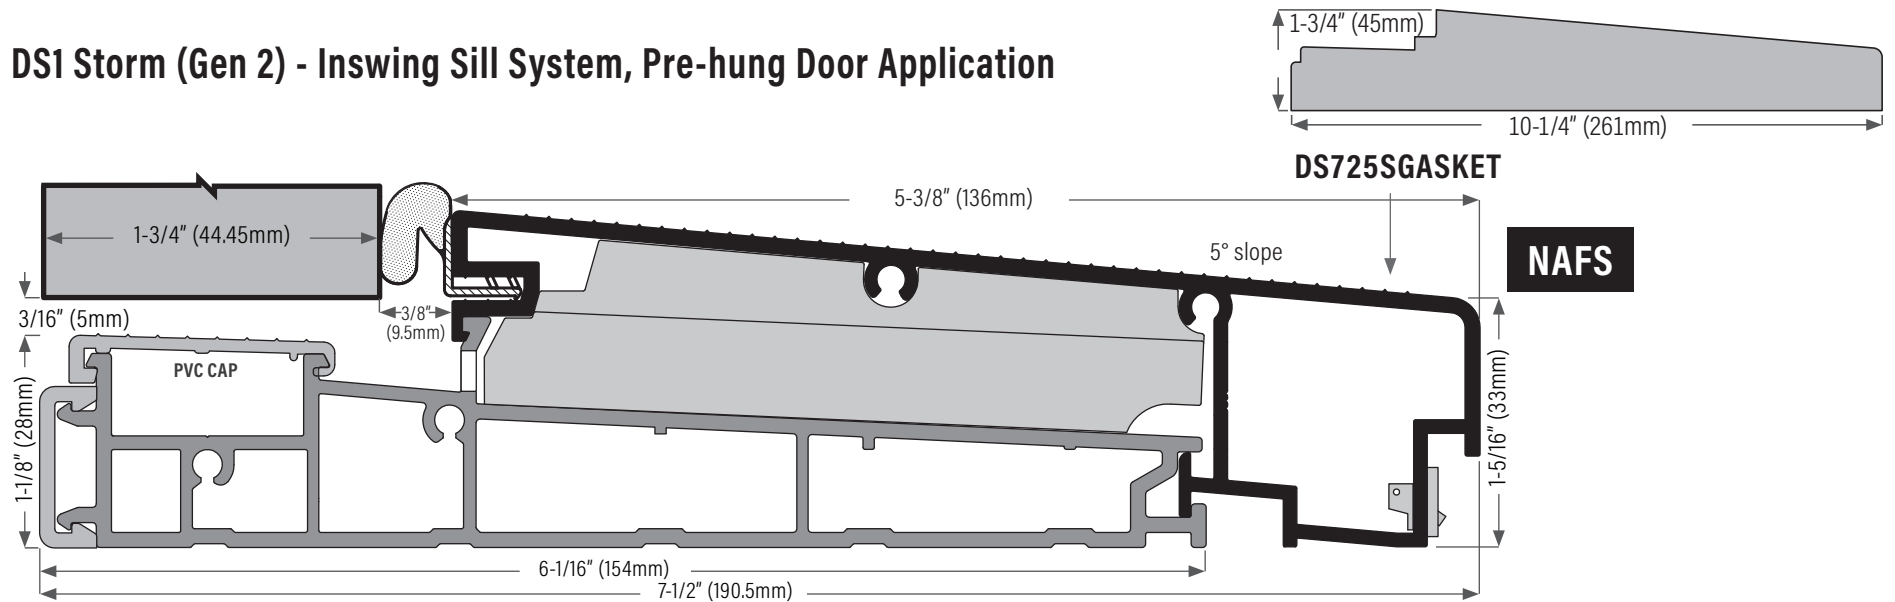

DS1 Storm (Gen 2) - Inswing Sill System, Pre-hung Door Application

- DS750AVBL** Mill finish with pvc cap black
- DS750DVBL** Bronze anodized with pvc cap black
- DS750AVT** Mill finish with pvc cap tan
- DS750DVT** Bronze anodized with pvc cap tan

DS750SILLPLUG
for DS750 & DS752 sills

Oak cap for 1-3/4" (44.45mm) door thickness