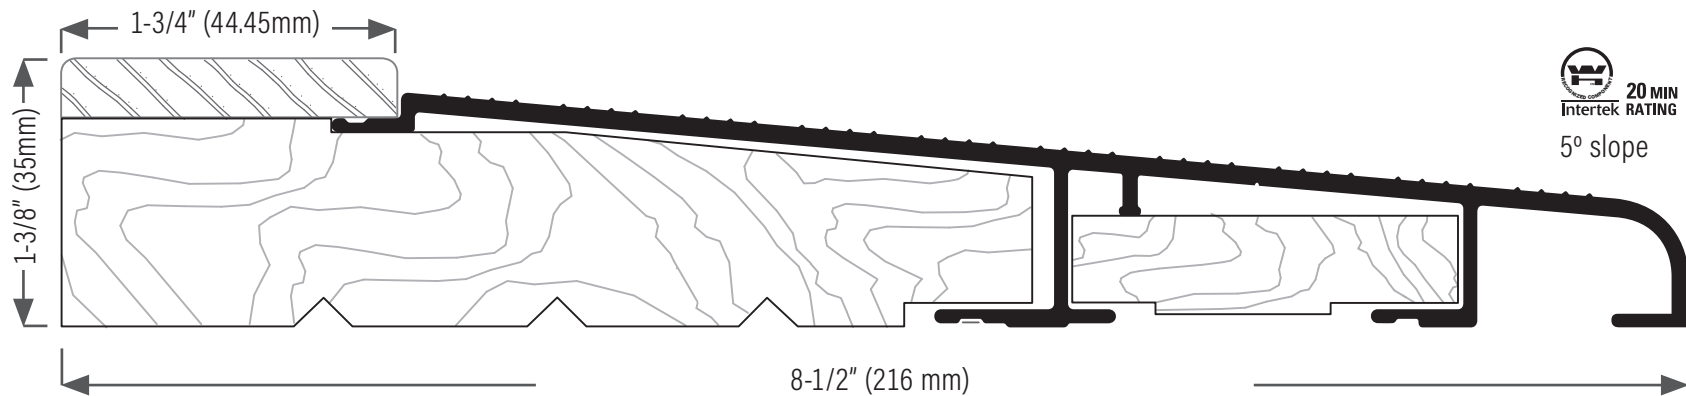

Inswing Sill

DS812A0AK Extruded aluminum sill, mill finish with fixed oak cap.

DS812D0AK Bronze anodized with fixed oak cap.

Replacement Oak Cap

DS120AKE109 Oak, 109" (2769mm)