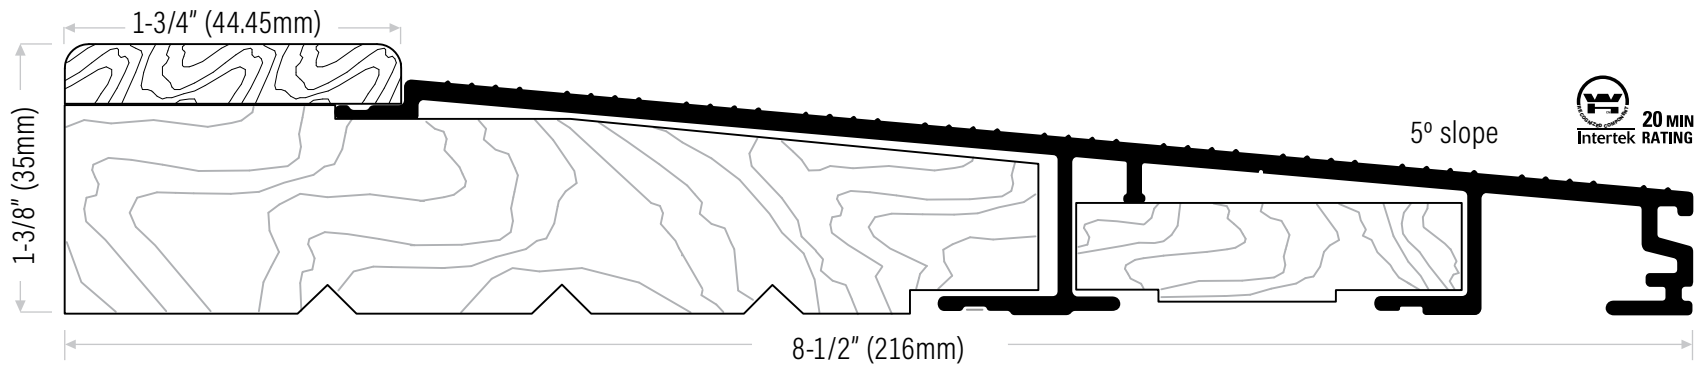

Inswing Sill

DS814A0AK Extruded aluminum sill, mill finish with fixed oak cap. Length available: 108" (2743mm) only

DS814DOAK Bronze anodized with fixed oak cap.

Replacement Oak Cap

DS120AKE109 Oak, 109" (2769mm)