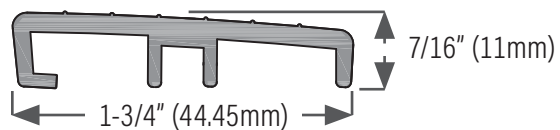

## Inswing Sill

**DS814AVT** Extruded aluminum sill, mill finish with fixed PVC cap, tan. Length available: 108" (2743mm) only

**DS814DVBL** Bronze anodized with fixed PVC cap, black.

## Replacement PVC Cap

**DS12TVE109** Tan, 109" (2769mm)

**DS12BLVE109** Black, 109" (2769mm)