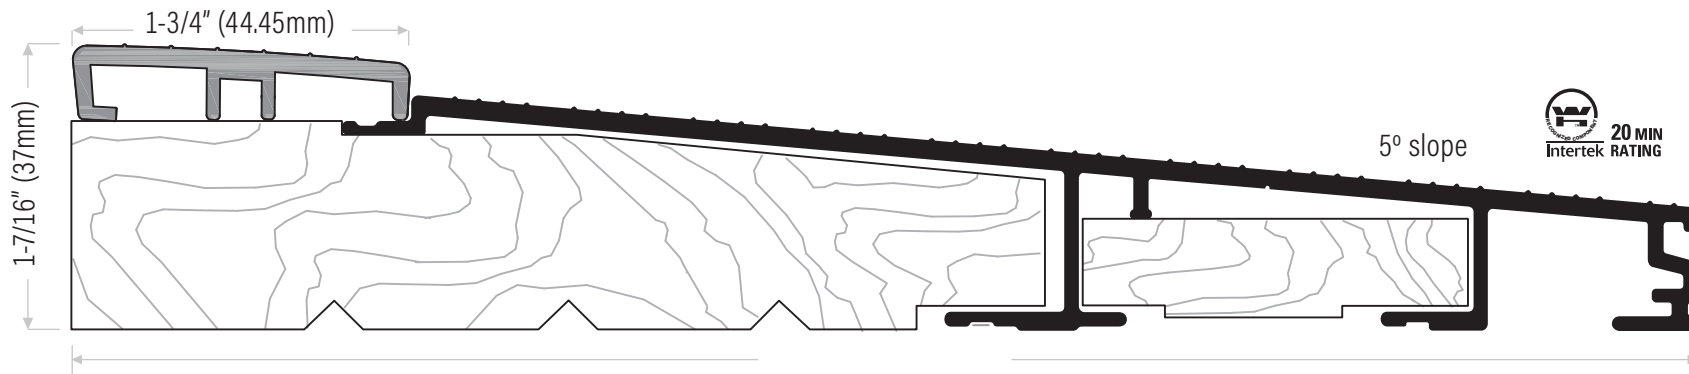

## Inswing Sill

**DS814AVT** Extruded aluminum sill, mill finish with fixed PVC cap, tan. Length available: 108" (2743mm) only

**DS814DVBL** Bronze anodized with fixed PVC cap, black.

## Replacement PVC Cap

**DS12TVE109** Tan, 109" (2769mm)

**DS12BLVE109** Black, 109" (2769mm)