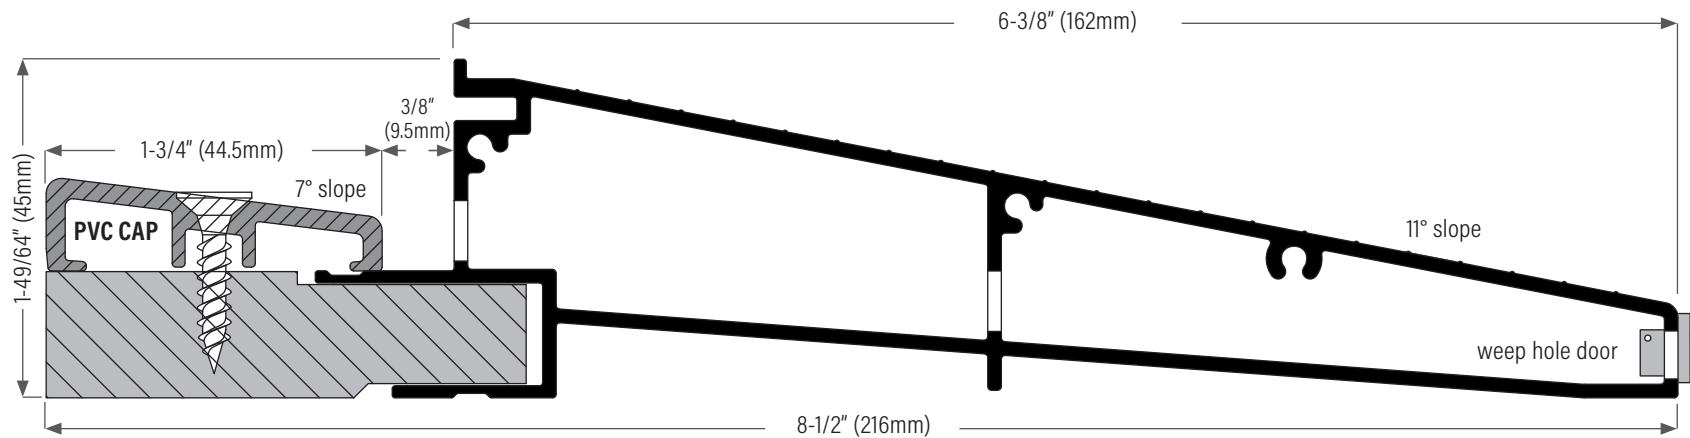

## Klone Inswing Sill, Pre-hung application

**DS8500AVT** Clear anodized with pvc cap tan

**DS8500AVBL** Clear anodized with pvc cap black

**DS8500DVBL** Bronze anodized with pvc cap black

**DS8500SGASKETLR** 1 left & 1 right gasket, sold as pair