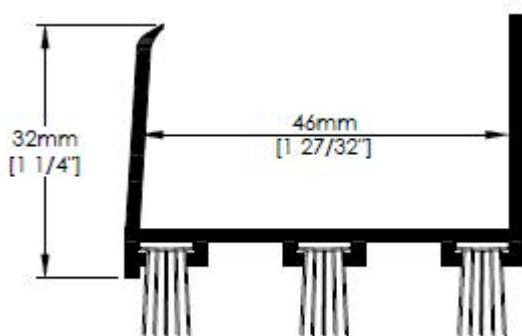

PVC DOOR SHOES AND DOOR SWEEP

DS125