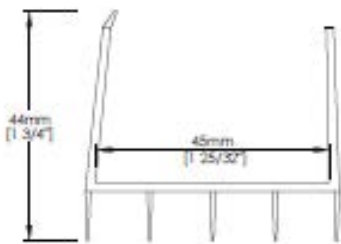

PVC Door Shoes and Door Sweep

DS127