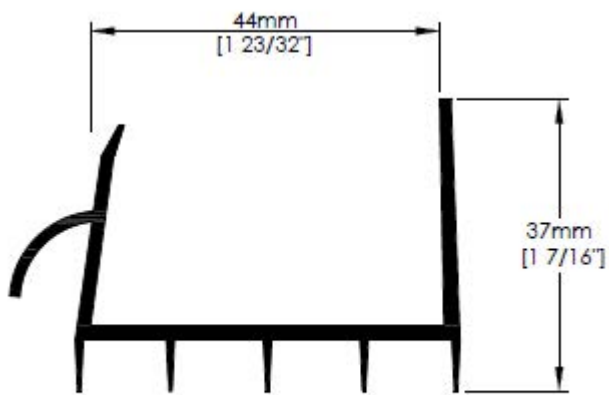

PVC Door Shoes and Door Sweep

DS128