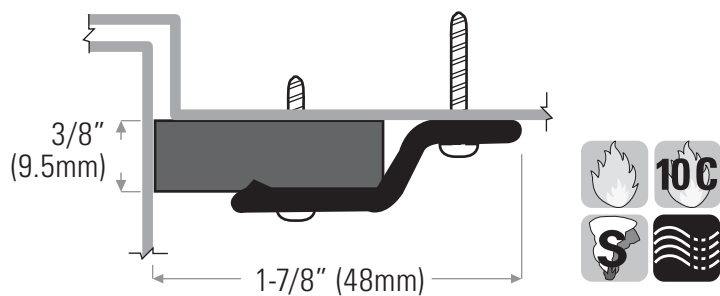

Door Weatherseal

DS131CN Extruded aluminum clear anodized with 3/8" x 1-1/4" (9.5mm x 32mm) neoprene insert

DSN31BL Replacement neoprene insert, black

Weatherseal is supplied with punched holes and screws and are available in the following NET lengths / sets: 1/36" x 2/84" set (914 x 2134mm). Custom lengths available, call for manufacturing time.