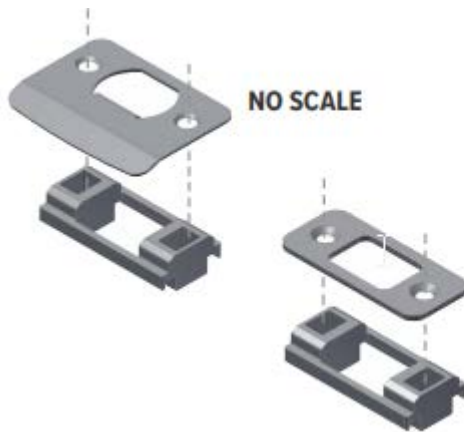

Hardware Kit

DS346KITCH

Chrome hardware kit only consisting of screws & strike plates

DS346KITD

Dark bronze hardware kit only consisting of screws & strike plates