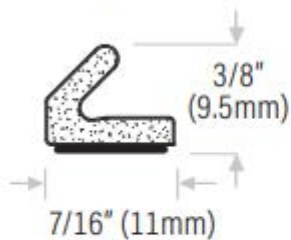

Compression Seal, Adhesive-Backed

DS415B144 Brown 144" (3658mm)

DS415W144 White 144" (3658mm)

DS415BL144 Black 144" (3658mm)