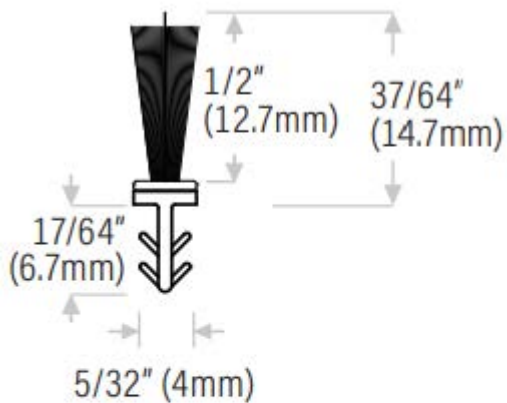

Kerf Inserted Fin-Pile

DSP108-50BL

1/2" (12.7mm)

pile height, black