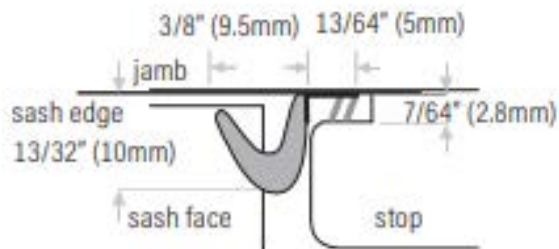

Kerf Inserted Gasket Seal For Windows or Doors

DS426B	Kerf inserted gasket, brown
DS426BL	Kerf inserted gasket, black
DS426W	Kerf inserted gasket, white
DS426B2000	Brown, full carton 2000 ft (609.6m)
DS426BL2000	Black, full carton 2000 ft (609.6m)
DS426W2000	White, full carton 2000 ft (609.6m)

- » Minimum space between the sash face & the stop: 3/16" (4.7mm)
- » Maximum space: 5/16" (8mm)
- » Tested for air & water infiltration to CSA A440.