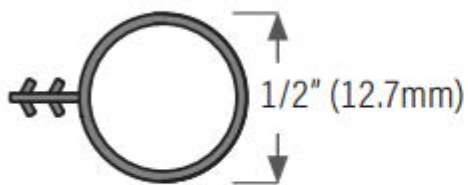

Kerf Inserted Bulb Seal For Windows or Astragals

DSAP500BL Bulb seal, black

Kerf slot size 3/32" x 3/16" (2.3mm x 4.7mm)