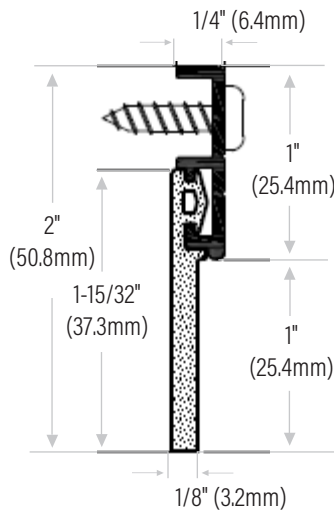

## Door Bottom Sweeps

**DS136C** Extruded aluminum clear anodized with rubber insert, black, 1/8" x 1-3/8" (3.2mm x 35mm)  
**DS136DN** Bronze anodized